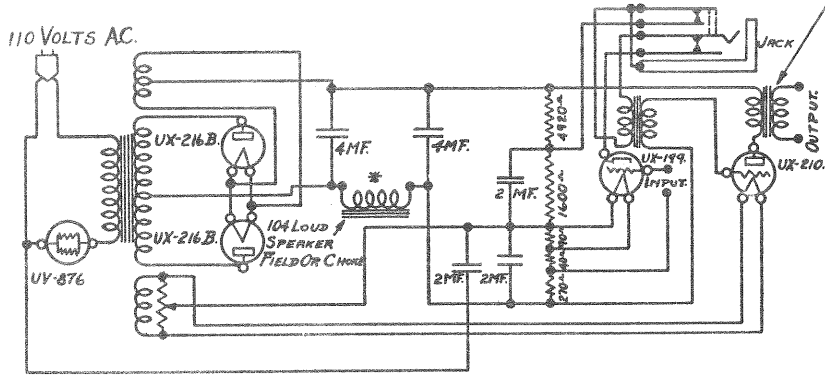

Victor Model 10-51

* FIELD OF CONE SPEAKER IN AP-952
REPLACED BY CHOKE COIL IN AP-997

NOTE.-AP-997 HAS 1:1 OUTPUT
TRANSFORMER, AP-952 HAS 25:1.

-Wiring Diagram for Automatic Orthophonic Electrola
No. 10-51

Showing connections between terminals of the various units. The 110-volt wiring is shown by extra heavy lines.