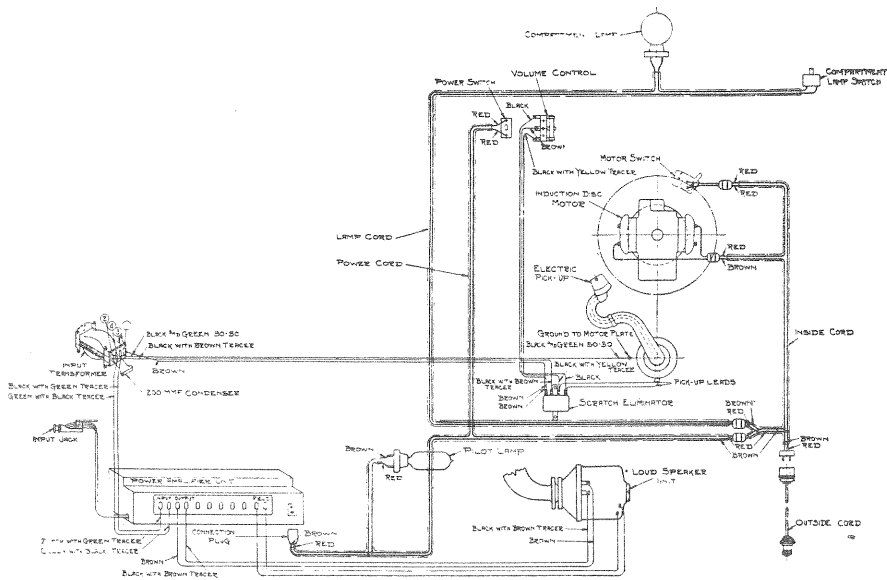

Victor Model 10-51

* FIELD OF CONE SPEAKER IN AP-952
REPLACED BY CHOKE COIL IN AP-997

NOTE.-AP-997 HAS 1:1 OUTPUT
TRANSFORMER, AP-952 HAS 25:1.

-Wiring Diagram for Automatic Orthophonic Electrola
No. 10-51

Showing connections between terminals of the various units. The 110-volt wiring is shown by extra heavy lines.