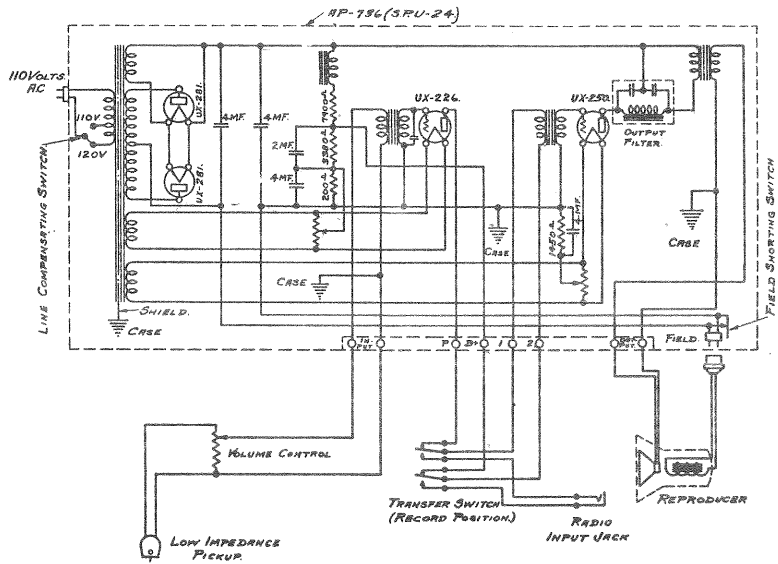

Victor Model 12-15

LEAD No.	COLOR
1	BLACK.
2	BROWN.
3	RED.
4	RED AND MAROON
5	BLACK WITH BROWN TRACER
6	BLACK WITH RED TRACER.
7	BROWN WITH WHITE TRACER.

Wiring Diagram Electrola 12-15

Wiring Diagram 12-15 above serial No. 2600