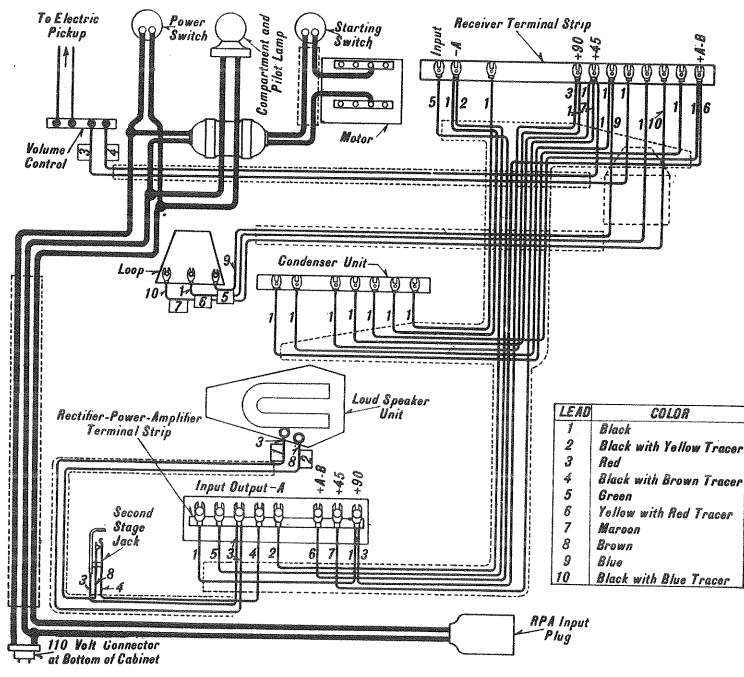

# Victor Model 15-1 (Hyperion)

## Schematic Wiring Diagram

Showing connections between the terminals of the various units. The 110-volt wiring is shown by extra heavy lines.

**SERVICE DATA ON PICKUP, RADIO RECEIVER AND AMPLIFIER SAME AS MODEL 9-2**