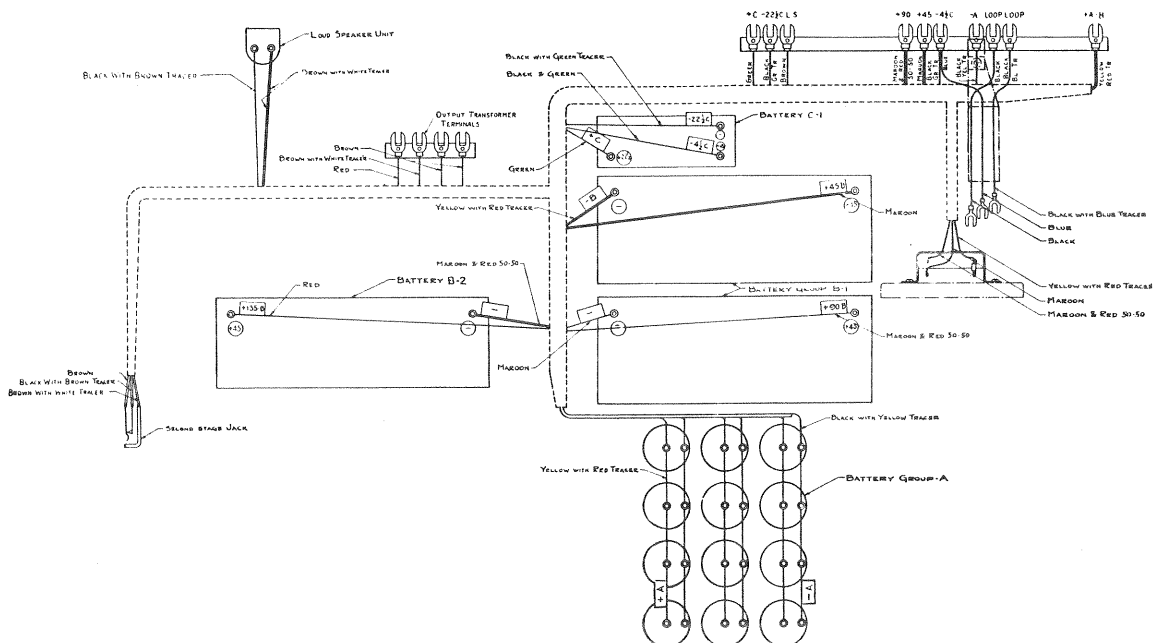

Victor Model 9-15

No.	Color.
1	BLACK
2	BROWN
3	RED
4	YELLOW WITH RED TRACER
5	BLACK WITH YELLOW TRACER
6	BLUE
7	MAROON
8	BLACK WITH BLUE TRACER
9	BLACK WITH BROWN TRACER
10	BROWN WITH WHITE TRACER
11	MAROON AND RED
12	GREEN
13	GREEN AND BLACK
14	BLACK WITH GREEN TRACER

Wiring Diagram for 9-15

NOTE: NUMBERS IN BROKEN LINES SAME AS THOSE IN FULL LINES.

-Battery Connection Diagram