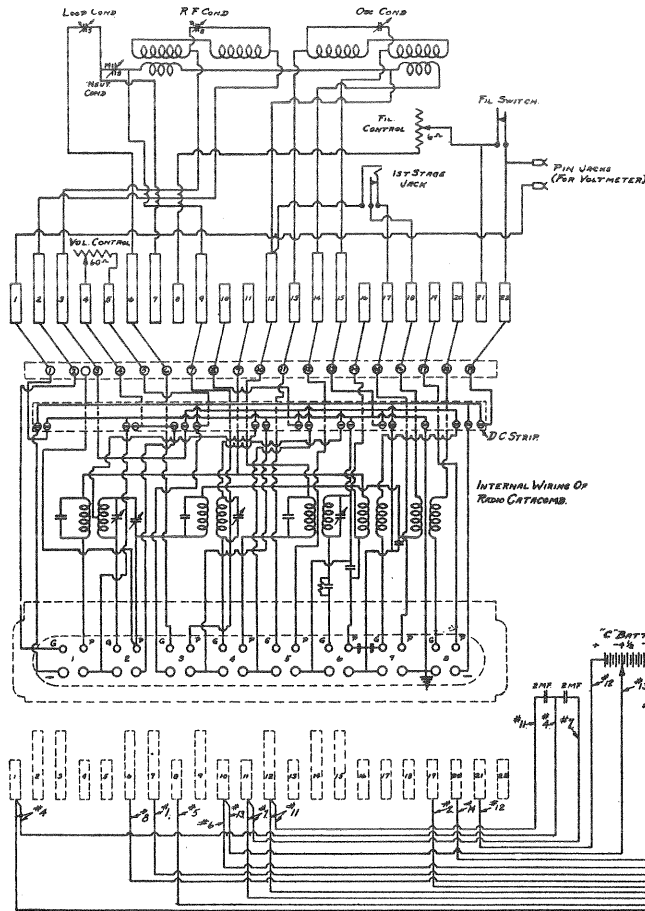

Victor Model 9-15

No.	Color.
1	BLACK
2	BROWN
3	RED
4	YELLOW WITH RED TRACER
5	BLACK WITH YELLOW TRACER
6	BLUE
7	MAROON
8	BLACK WITH BLUE TRACER
9	BLACK WITH BROWN TRACER
10	BROWN WITH WHITE TRACER
11	MAROON AND RED
12	GREEN
13	GREEN AND BLACK
14	BLACK WITH GREEN TRACER

Wiring Diagram for 9-15

NOTE: NUMBERS IN BROKEN LINES SAME AS THOSE IN FULL LINES.

-Battery Connection Diagram