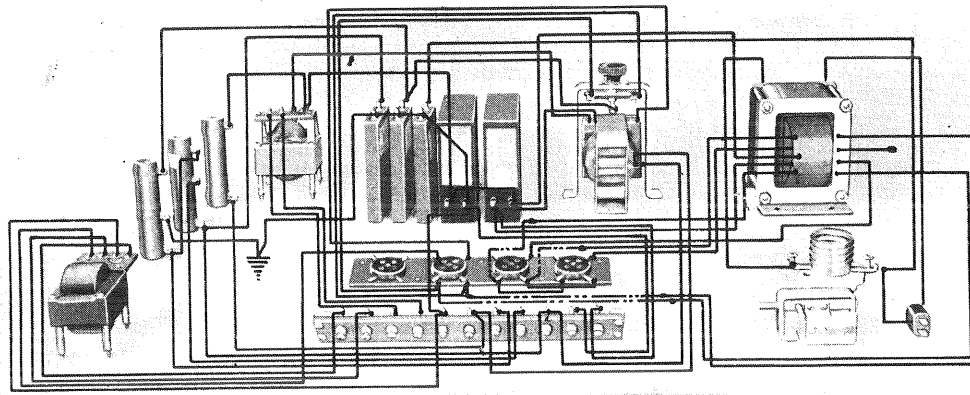

# Victor Model 9-25

LEAD NO.	COLOR.
1.	BLACK.
2.	BROWN.
3.	RED.
4.	YELLOW WITH RED STRIPE.
5.	BLACK WITH YELLOW STRIPE.
6.	BLUE.
7.	GREEN.
8.	BLACK WITH BLUE STRIPE.
9.	BLACK WITH BROWN STRIPE.
10.	BROWN WITH WHITE STRIPE.

Wiring Diagram—Electrola 9-25

Note: Numbers Timeworn in Broken Lines Same As Those in Full Lines.

-Wiring Diagram of Electrola Radiola No. 9-25

Parts and Wiring of Power-Amplifier Units

SERVICE DATA ON PICKUP, RADIO RECEIVER AND AMPLIFIER SAME AS 9-2