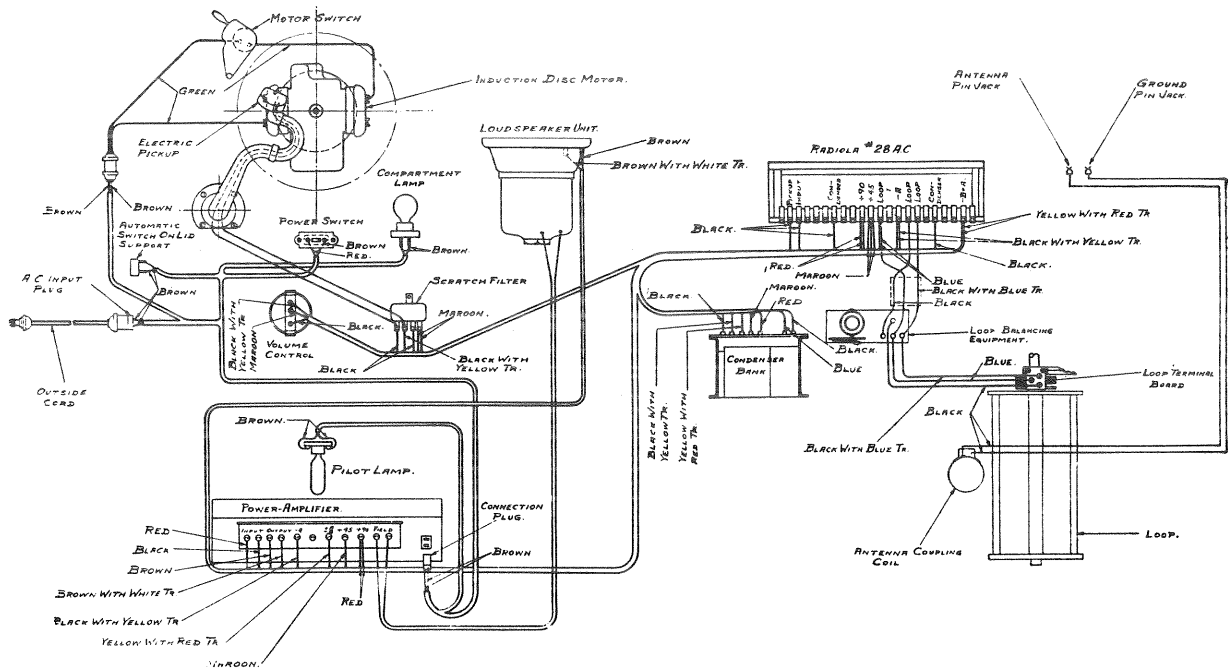

# Victor Model 9-25

LEAD NO.	COLOR.
1.	BLACK.
2.	BROWN.
3.	RED.
4.	YELLOW WITH RED STRIPE.
5.	BLACK WITH YELLOW STRIPE.
6.	BLUE.
7.	GREEN.
8.	BLACK WITH BLUE STRIPE.
9.	BLACK WITH BROWN STRIPE.
10.	BROWN WITH WHITE STRIPE.

Wiring Diagram—Electrola 9-25

Note: Numbers Timeworn in Broken Lines Same As Those in Full Lines.

-Wiring Diagram of Electrola Radiola No. 9-25

Parts and Wiring of Power-Amplifier Units

SERVICE DATA ON PICKUP, RADIO RECEIVER AND AMPLIFIER SAME AS 9-2