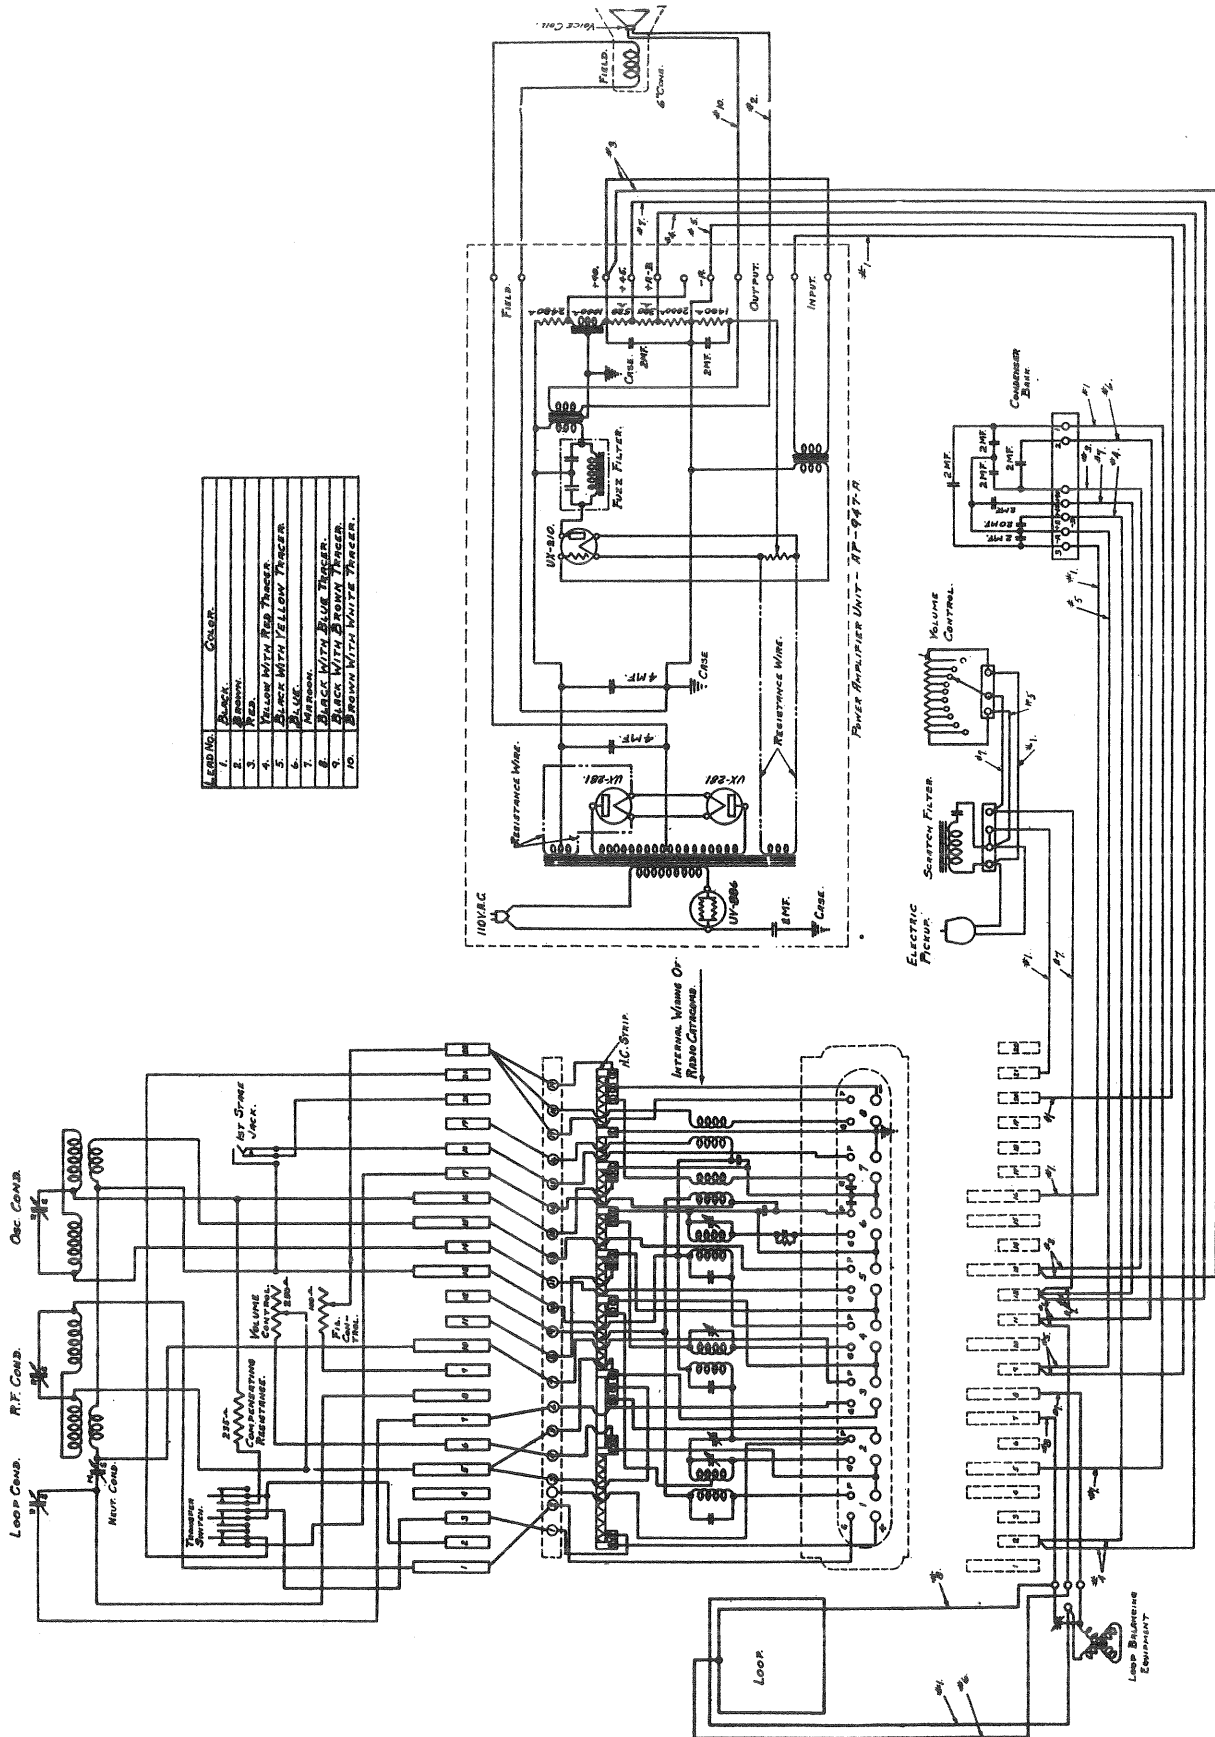

# Victor Model 9-25

LEAD NO.	COLOR.
1.	BLACK.
2.	BROWN.
3.	RED.
4.	YELLOW WITH RED STRIPE.
5.	BLACK WITH YELLOW STRIPE.
6.	BLUE.
7.	GREEN.
8.	BLACK WITH BLUE STRIPE.
9.	BLACK WITH BROWN STRIPE.
10.	BROWN WITH WHITE STRIPE.

Wiring Diagram—Electrola 9-25

Note: Numbers Timeworn in Broken Lines Same As Those in Full Lines.

-Wiring Diagram of Electrola Radiola No. 9-25

Parts and Wiring of Power-Amplifier Units

SERVICE DATA ON PICKUP, RADIO RECEIVER AND AMPLIFIER SAME AS 9-2